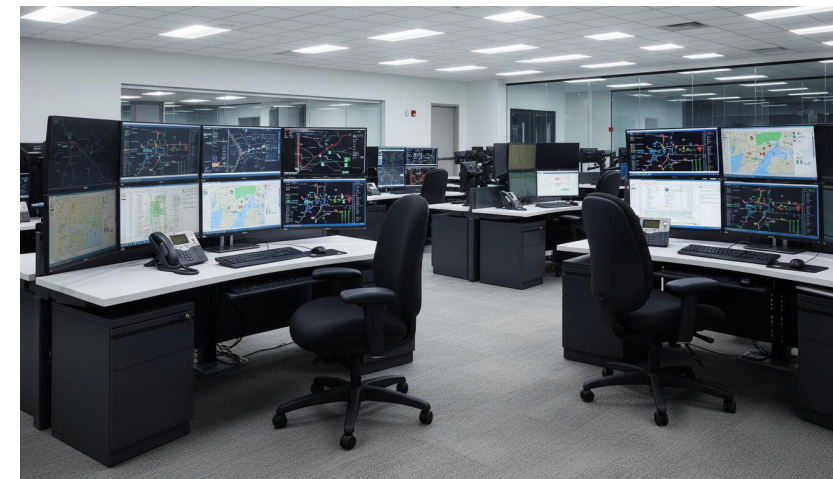

LOGIXX

Logixx was designed as a versatile task/management ergonomic chair capable of satisfying the needs of the demanding sectors of intensified workload or 24 hour continuous use. This series is offered in a standard scale fitting the 5th to 95th percentile of the population, rated to 350 pounds for 24/7 use. Logixx has an outer poly back for increased durability and protection.

CONTROLS

JSXT CONTROL
Full Function With Independent Seat & Back Angle Adjustment, Integrated Seat Slider. Standard Cylinder is #2. 350 Pound Weight Capacity.

ARMS

FA ARM

Fold away arm with height and width adjustments.

4D ARM

Height and width adjustable with pivoting arm cap. Arm cap also moves forward and backward in and out.

EP ARM

360 button controlled pivoting arm pad with height and width adjustments.

Engineered for endurance and versatility, the Logixx chair delivers exceptional ergonomic support for demanding 24-hour work environments.

Designed for task and management applications, Logixx features a durable outer poly back shell that protects against daily wear while maintaining a sleek, modern profile. With advanced ergonomic adjustments and all-day comfort, it's the perfect choice for control rooms, dispatch centers, and high-intensity offices.