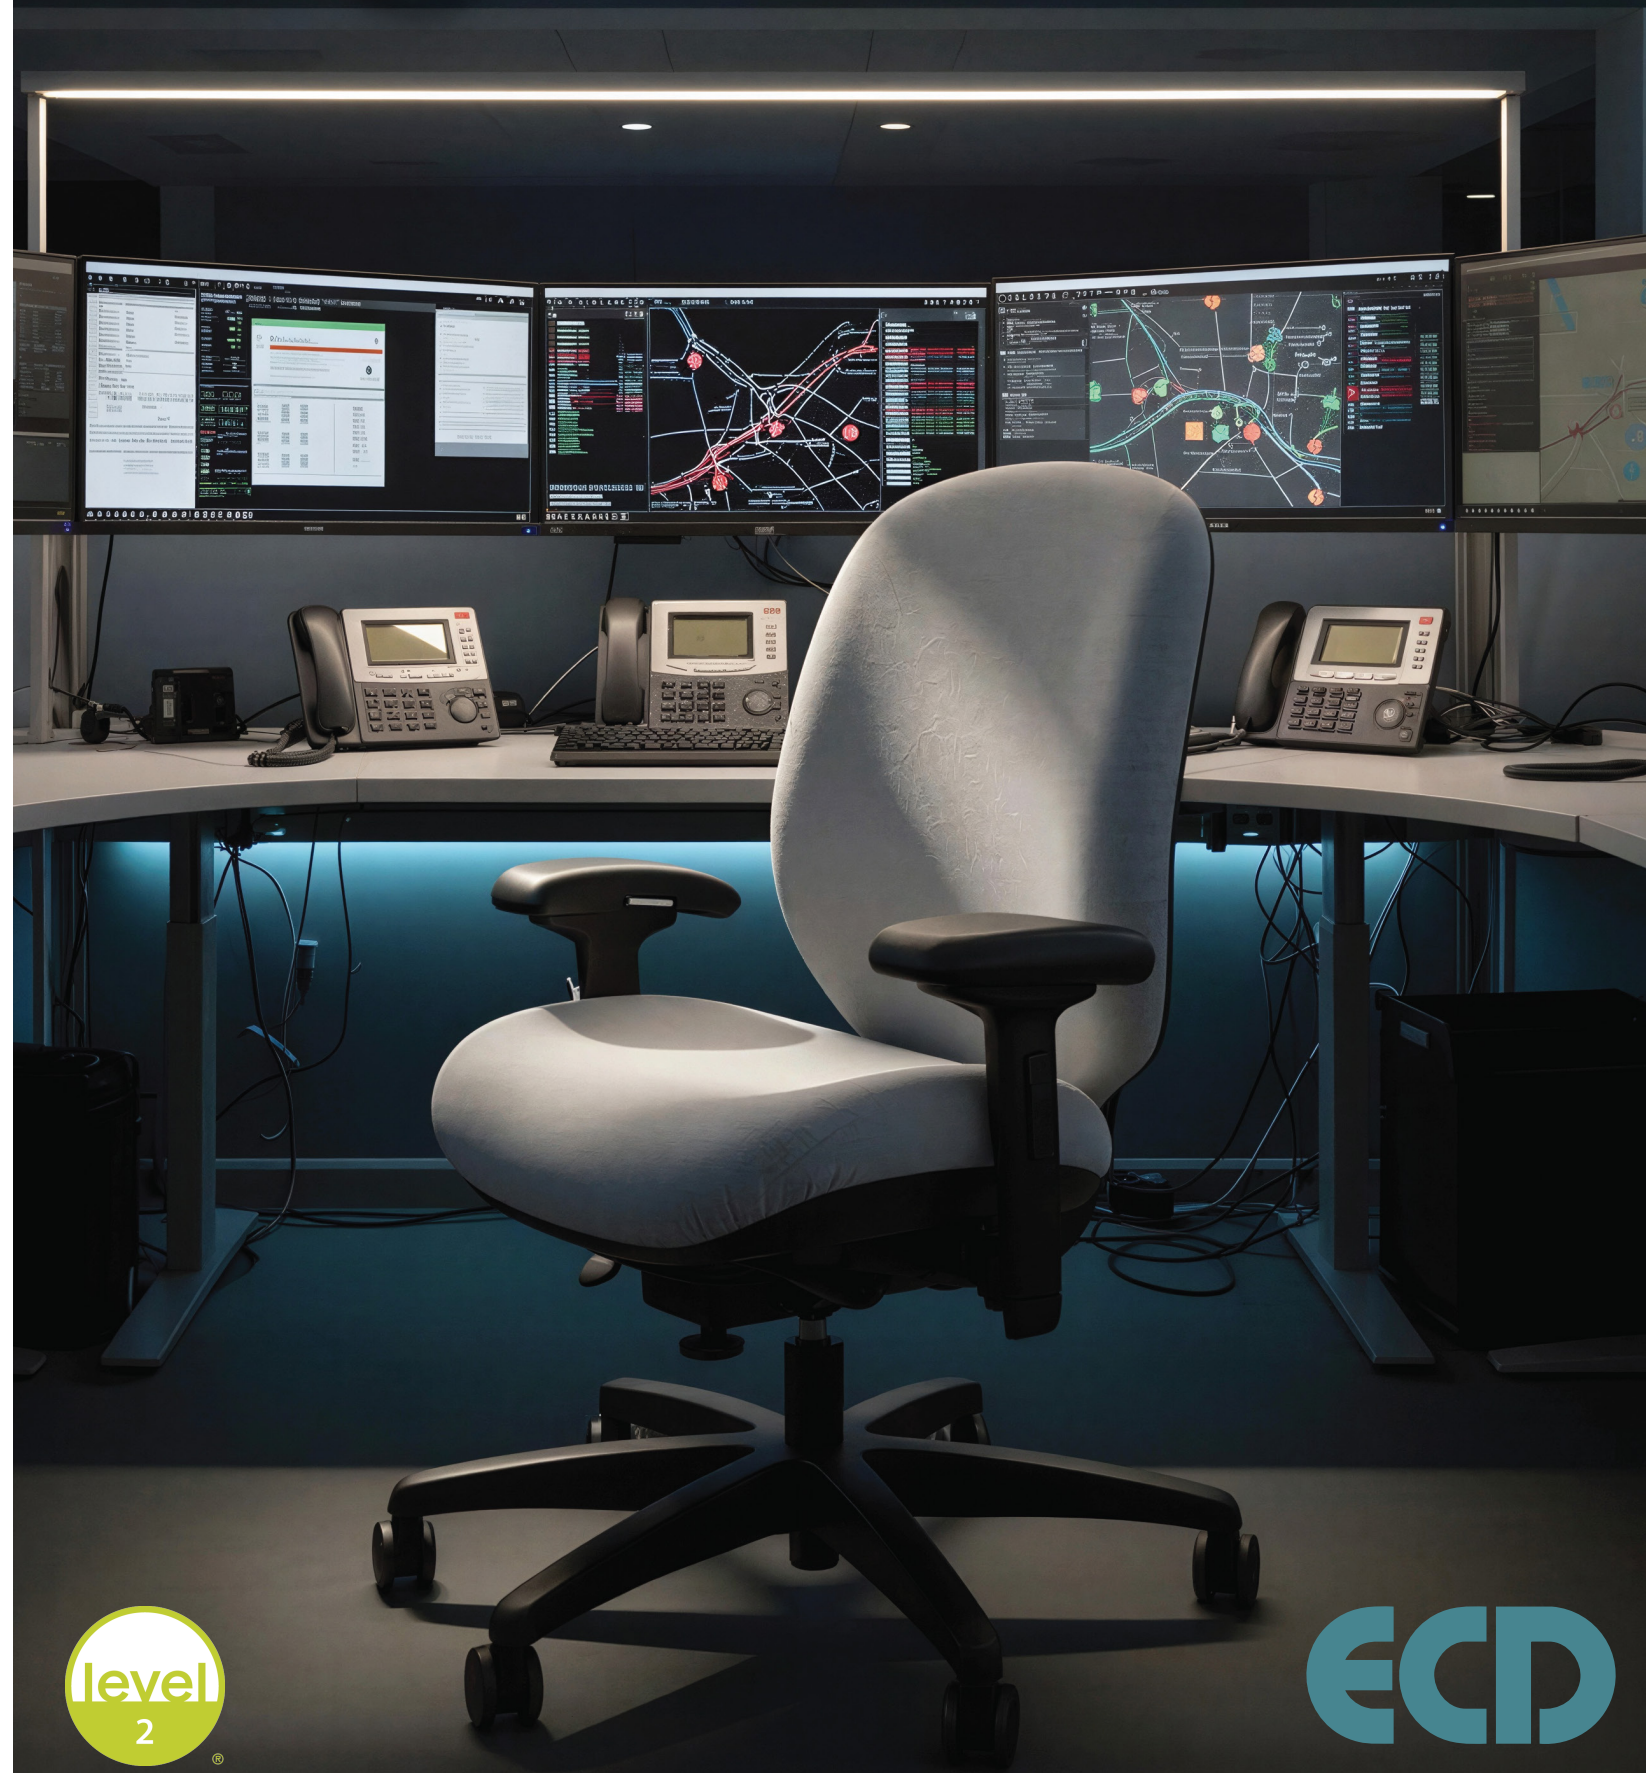

LOGIXX

Logixx was designed as a versatile task/management ergonomic chair capable of satisfying the needs of the demanding sectors of intensified workload or 24 hour continuous use. This series is offered in a standard scale fitting the 5th to 95th percentile of the population, rated to 350 pounds for 24/7 use. Logixx has an outer poly back for increased durability and protection.

CONTROLS

JSXT CONTROL
Full Function With Independent Seat & Back Angle Adjustment, Integrated Seat Slider. Standard Cylinder is #2. 350 Pound Weight Capacity.

ARMS

FA ARM

Fold away arm with height and width adjustments.

4D ARM

Height and width adjustable with pivoting arm cap. Arm cap also moves forward and backward in and out.

EP ARM

360 button controlled pivoting arm pad with height and width adjustments.

Engineered for endurance and versatility, the Logixx chair delivers exceptional ergonomic support for demanding 24-hour work environments.

Designed for task and management applications, Logixx features a durable outer poly back shell that protects against daily wear while maintaining a sleek, modern profile. With advanced ergonomic adjustments and all-day comfort, it's the perfect choice for control rooms, dispatch centers, and high-intensity offices.